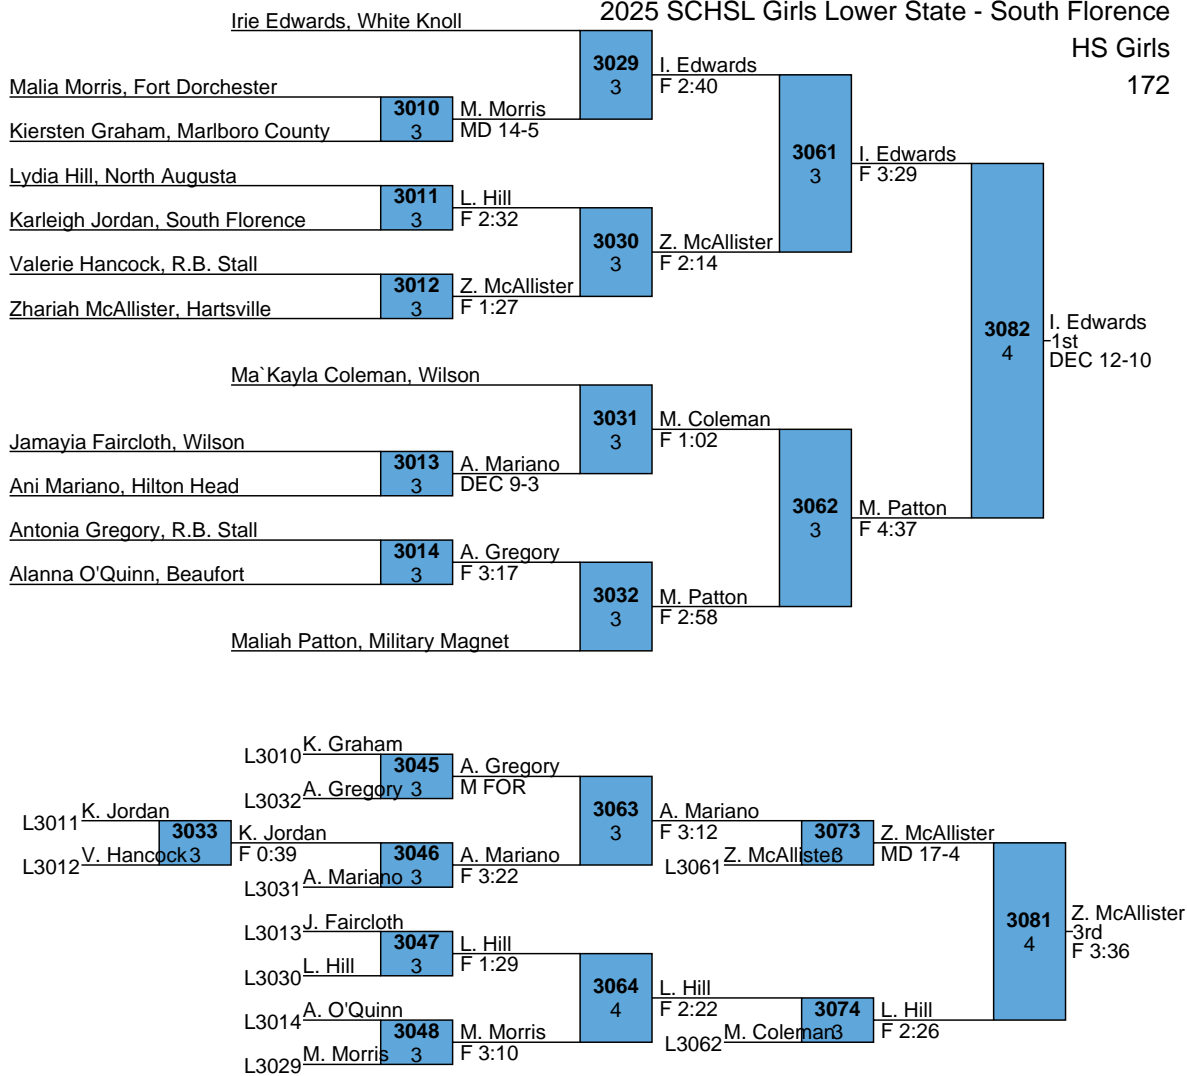

Hayden Moore, Brookland-Cayce 2025 SCHSL Girls Lower State - South Florence

HS Girls

127

2025 SCHSL Girls Lower State - South Florence

HS Girls

132

Sydney Mitchem, Goose Creek 2025 SCHSL Girls Lower State - South Florence

HS Girls

137

2025 SCHSL Girls Lower State - South Florence

HS Girls

142

2025 SCHSL Girls Lower State - South Florence

HS Girls

147

2025 SCHSL Girls Lower State - South Florence

HS Girls

157

2025 SCHSL Girls Lower State - South Florence

HS Girls

172

2025 SCHSL Girls Lower State - South Florence

HS Girls

192

2025 SCHSL Girls Lower State - South Florence

HS Girls

237