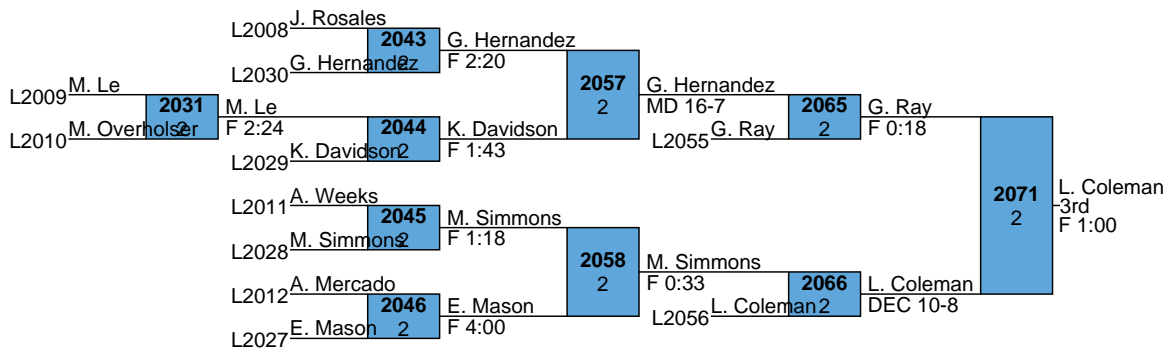

Hayden Moore, Brookland-Cayce 2025 SCHSL Girls Lower State - South Florence

HS Girls

127

2025 SCHSL Girls Lower State - South Florence

HS Girls

132

Sydney Mitchem, Goose Creek 2025 SCHSL Girls Lower State - South Florence