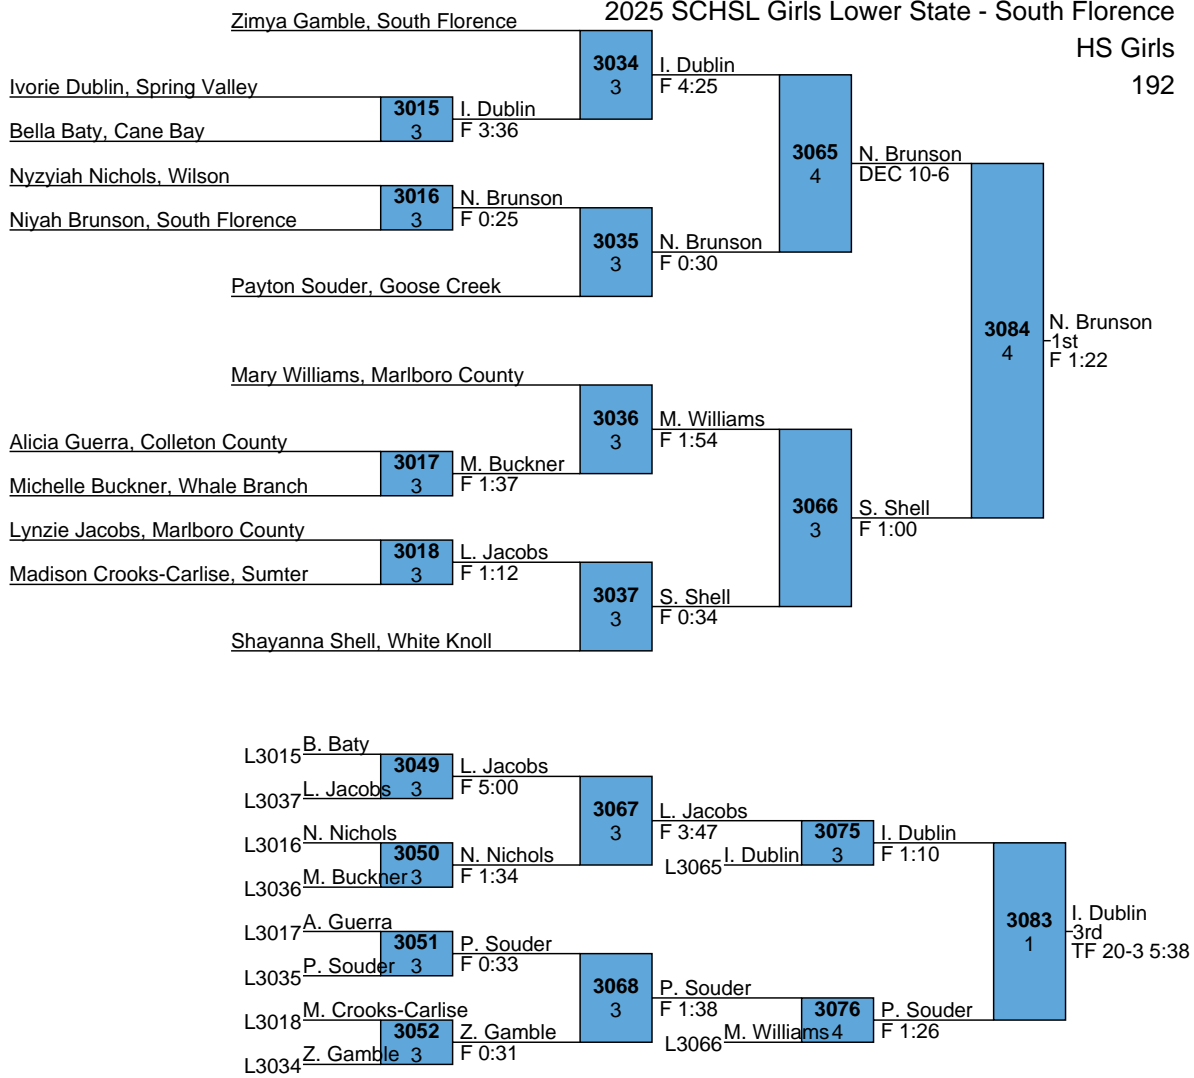

Hayden Moore, Brookland-Cayce 2025 SCHSL Girls Lower State - South Florence

HS Girls

127

2025 SCHSL Girls Lower State - South Florence

HS Girls

132

Sydney Mitchem, Goose Creek 2025 SCHSL Girls Lower State - South Florence

HS Girls

137

2025 SCHSL Girls Lower State - South Florence

HS Girls

142

2025 SCHSL Girls Lower State - South Florence

HS Girls

147

2025 SCHSL Girls Lower State - South Florence

HS Girls

157

2025 SCHSL Girls Lower State - South Florence

HS Girls

172

2025 SCHSL Girls Lower State - South Florence

HS Girls

192

2025 SCHSL Girls Lower State - South Florence

HS Girls

237