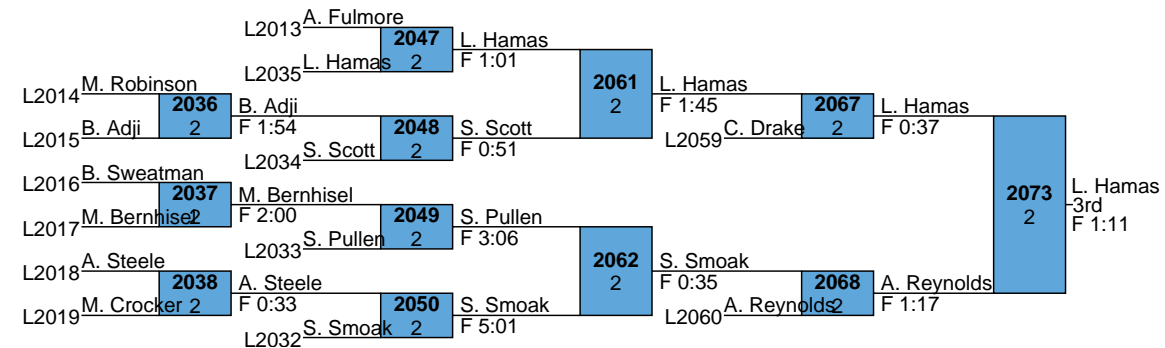

Hayden Moore, Brookland-Cayce 2025 SCHSL Girls Lower State - South Florence

HS Girls

127

2025 SCHSL Girls Lower State - South Florence

HS Girls

132

Sydney Mitchem, Goose Creek 2025 SCHSL Girls Lower State - South Florence

HS Girls

137

2025 SCHSL Girls Lower State - South Florence

HS Girls

142

2025 SCHSL Girls Lower State - South Florence

HS Girls

147