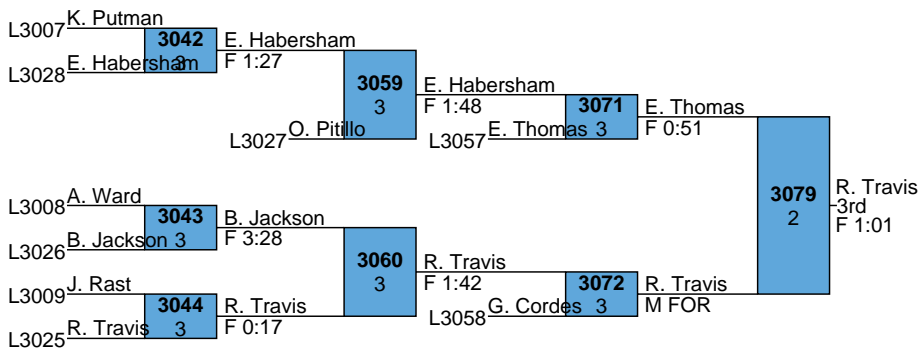

2025 SCHSL Girls Lower State - South Florence

HS Girls

157