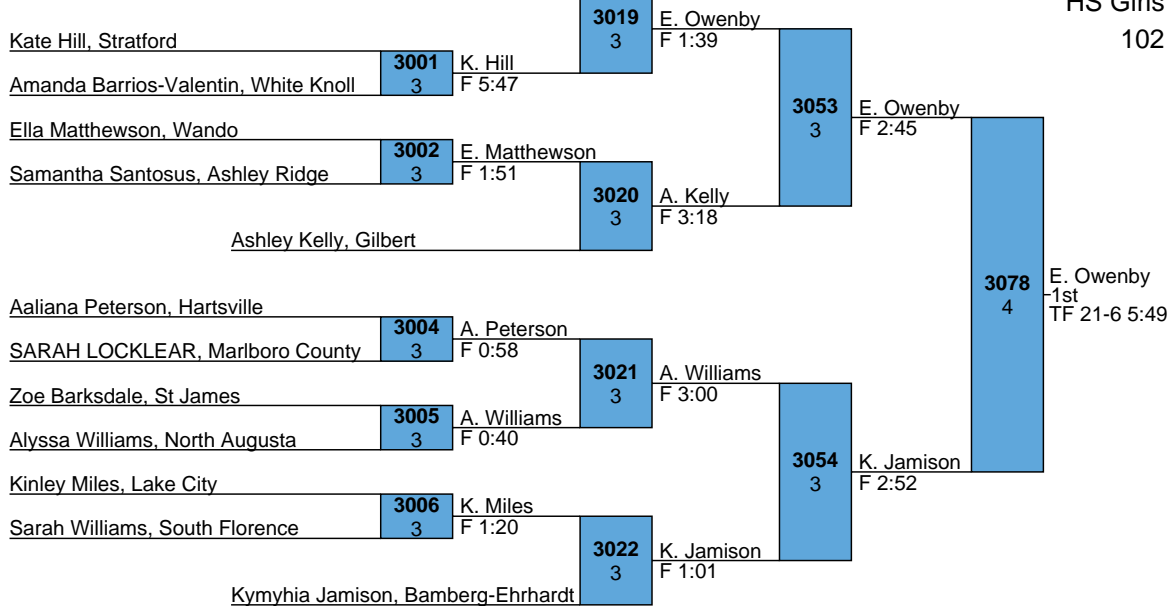

Elaina Owenby, Midland Valley 2025 SCHSL Girls Lower State - South Florence

HS Girls

102

Olesya Mullins, Beaufort 2025 SCHSL Girls Lower State - South Florence

HS Girls

107

Emma Shepphard, Conway 2025 SCHSL Girls Lower State - South Florence

HS Girls

112

2025 SCHSL Girls Lower State - South Florence

HS Girls

117

2025 SCHSL Girls Lower State - South Florence

HS Girls

122

Hayden Moore, Brookland-Cayce 2025 SCHSL Girls Lower State - South Florence

HS Girls

127

2025 SCHSL Girls Lower State - South Florence

HS Girls

132

Sydney Mitchem, Goose Creek 2025 SCHSL Girls Lower State - South Florence