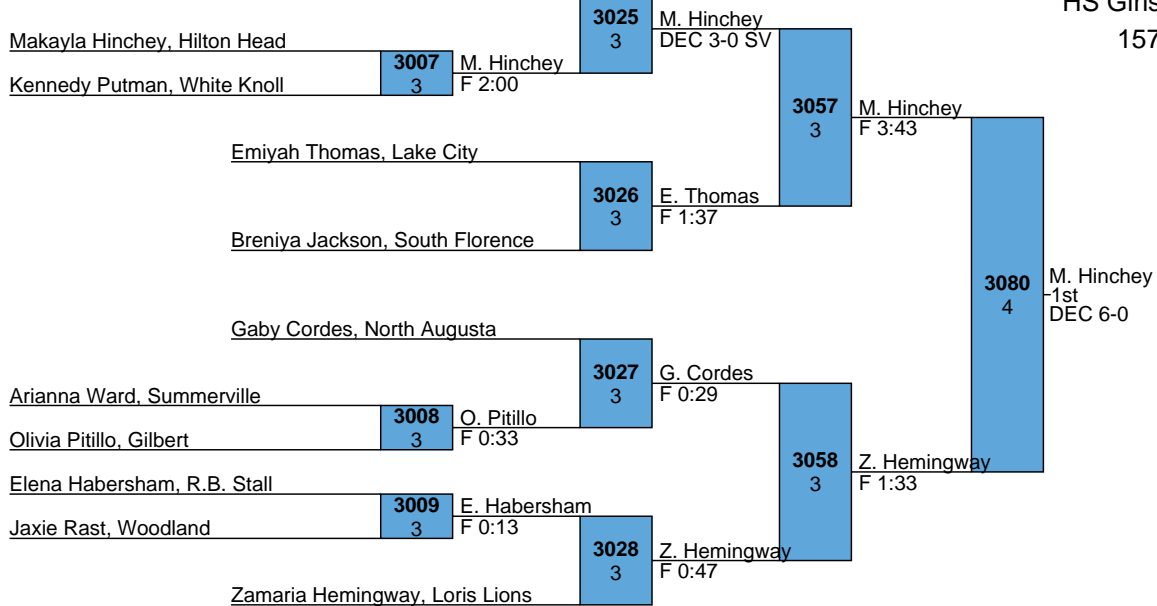

Hayden Moore, Brookland-Cayce 2025 SCHSL Girls Lower State - South Florence

HS Girls

127

2025 SCHSL Girls Lower State - South Florence

HS Girls

132

Sydney Mitchem, Goose Creek 2025 SCHSL Girls Lower State - South Florence

HS Girls

137

2025 SCHSL Girls Lower State - South Florence

HS Girls

142

2025 SCHSL Girls Lower State - South Florence

HS Girls

147

2025 SCHSL Girls Lower State - South Florence

HS Girls

157

2025 SCHSL Girls Lower State - South Florence

HS Girls

172

2025 SCHSL Girls Lower State - South Florence

HS Girls