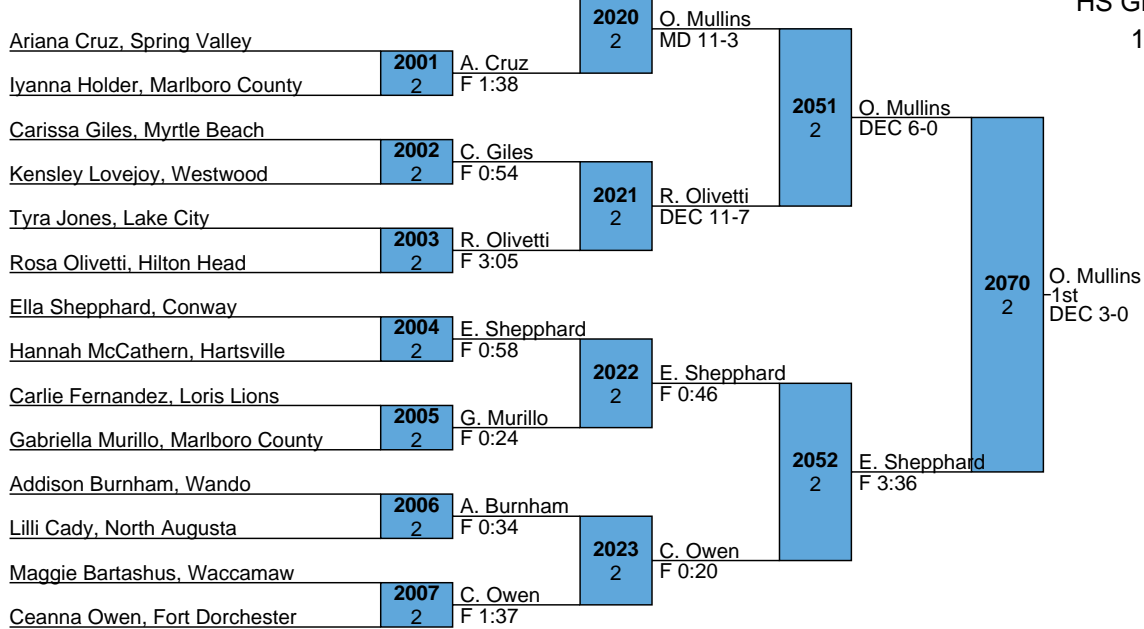

Elaina Owenby, Midland Valley 2025 SCHSL Girls Lower State - South Florence

HS Girls

102

Olesya Mullins, Beaufort 2025 SCHSL Girls Lower State - South Florence

HS Girls

107

Emma Shepphard, Conway 2025 SCHSL Girls Lower State - South Florence

HS Girls

112

2025 SCHSL Girls Lower State - South Florence

HS Girls

117

2025 SCHSL Girls Lower State - South Florence

HS Girls

122