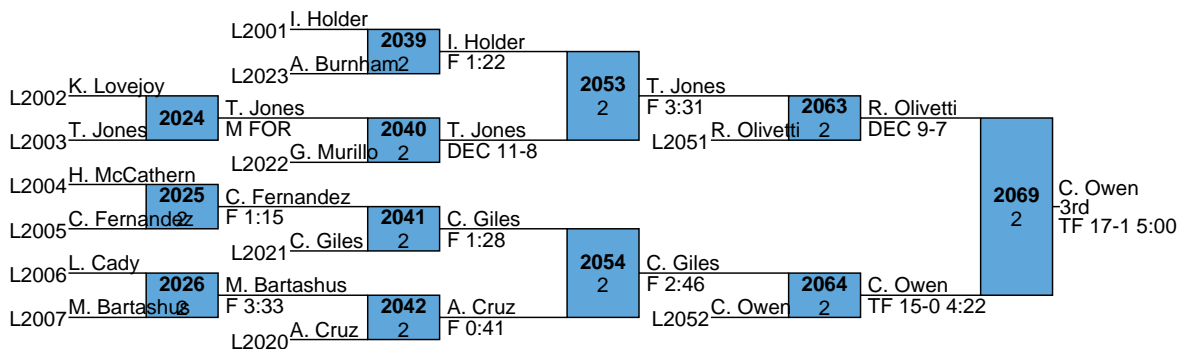

Elaina Owenby, Midland Valley 2025 SCHSL Girls Lower State - South Florence

HS Girls

102

Olesya Mullins, Beaufort 2025 SCHSL Girls Lower State - South Florence

HS Girls

107

Emma Shepphard, Conway 2025 SCHSL Girls Lower State - South Florence

HS Girls

112

2025 SCHSL Girls Lower State - South Florence

HS Girls

117

2025 SCHSL Girls Lower State - South Florence

HS Girls

122