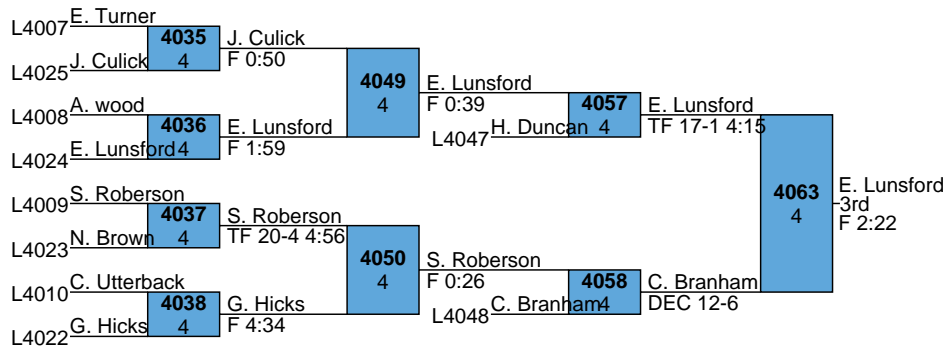

HS Girls

112

2025 SCHSL Girls Lower State - South Florence

HS Girls

117

2025 SCHSL Girls Lower State - South Florence

HS Girls

122

Hayden Moore, Brookland-Cayce 2025 SCHSL Girls Lower State - South Florence

HS Girls

127

2025 SCHSL Girls Lower State - South Florence

HS Girls

132

Sydney Mitchem, Goose Creek 2025 SCHSL Girls Lower State - South Florence