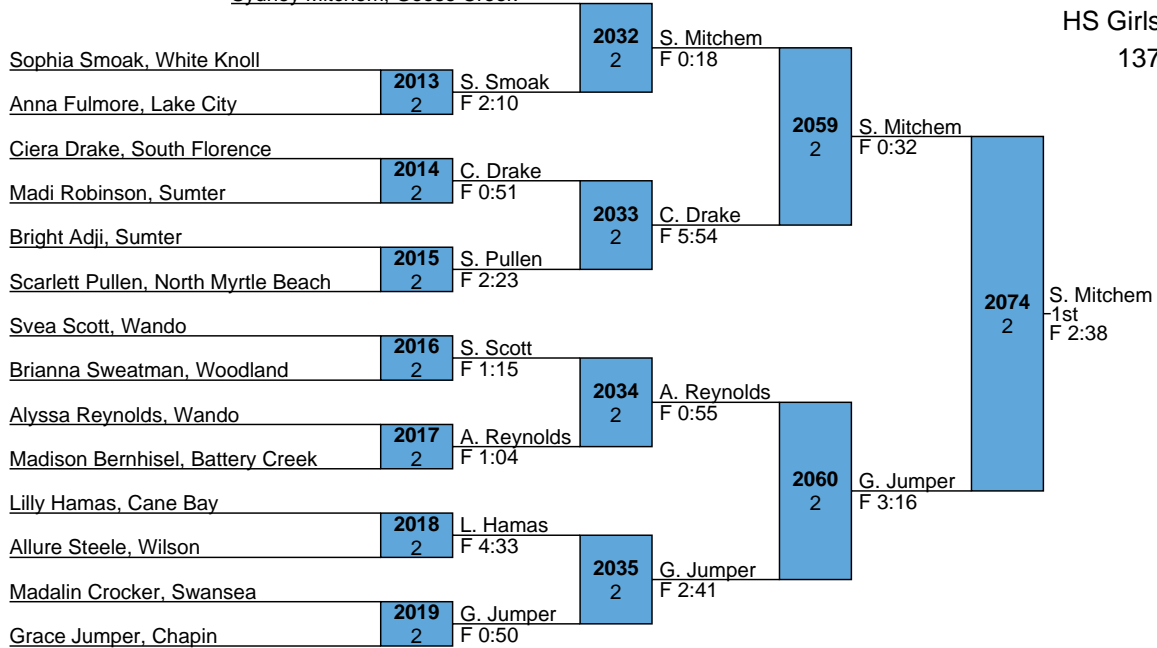

HS Girls

112

2025 SCHSL Girls Lower State - South Florence

HS Girls

117

2025 SCHSL Girls Lower State - South Florence

HS Girls

122

Hayden Moore, Brookland-Cayce 2025 SCHSL Girls Lower State - South Florence

HS Girls

127

2025 SCHSL Girls Lower State - South Florence

HS Girls

132

Sydney Mitchem, Goose Creek 2025 SCHSL Girls Lower State - South Florence

HS Girls

137

2025 SCHSL Girls Lower State - South Florence

HS Girls

142

2025 SCHSL Girls Lower State - South Florence

HS Girls

147