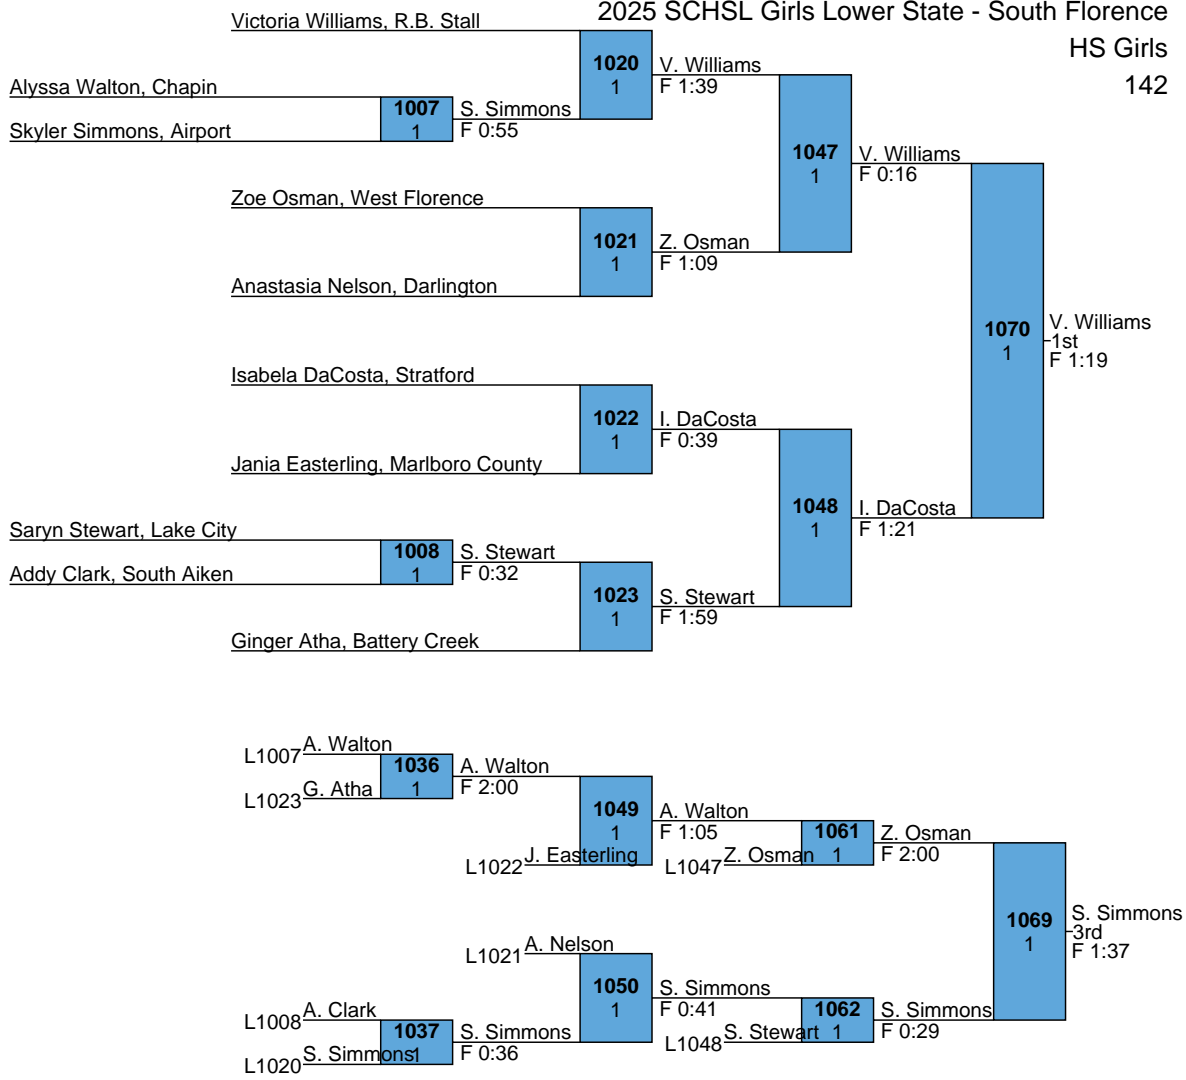

HS Girls

112

2025 SCHSL Girls Lower State - South Florence

HS Girls

117

2025 SCHSL Girls Lower State - South Florence

HS Girls

122

Hayden Moore, Brookland-Cayce 2025 SCHSL Girls Lower State - South Florence

HS Girls

127

2025 SCHSL Girls Lower State - South Florence

HS Girls

132

Sydney Mitchem, Goose Creek 2025 SCHSL Girls Lower State - South Florence

HS Girls

137

2025 SCHSL Girls Lower State - South Florence

HS Girls

142

2025 SCHSL Girls Lower State - South Florence

HS Girls

147

2025 SCHSL Girls Lower State - South Florence

HS Girls

157

2025 SCHSL Girls Lower State - South Florence

HS Girls

172

2025 SCHSL Girls Lower State - South Florence

HS Girls