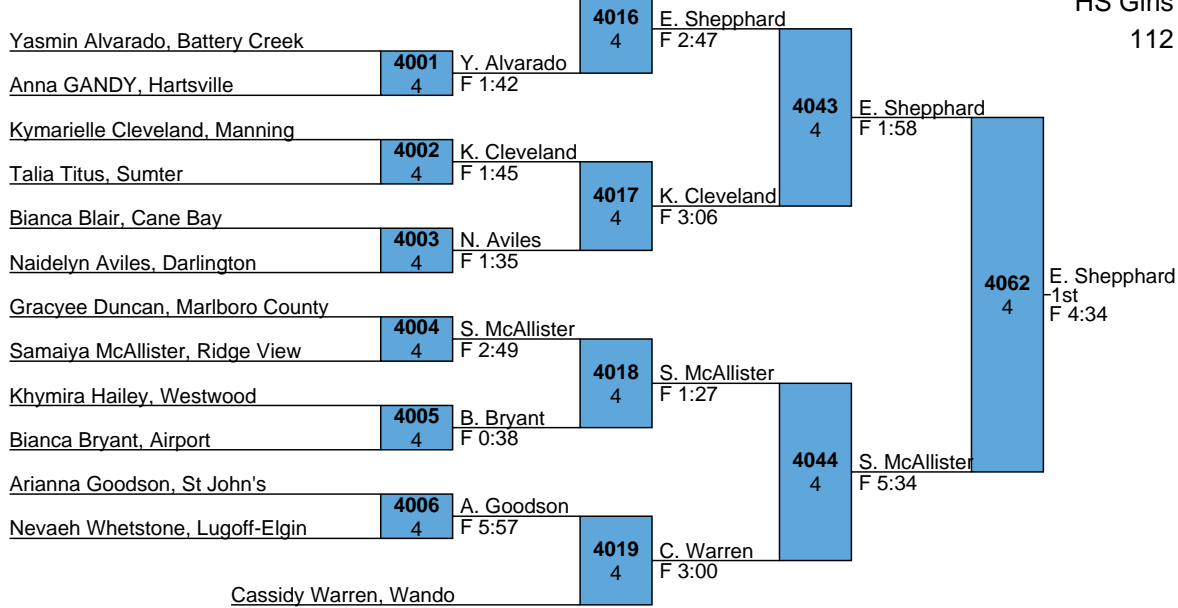

Elaina Owenby, Midland Valley 2025 SCHSL Girls Lower State - South Florence

HS Girls

102

Olesya Mullins, Beaufort 2025 SCHSL Girls Lower State - South Florence

HS Girls

107

Emma Shepphard, Conway 2025 SCHSL Girls Lower State - South Florence

HS Girls

112

2025 SCHSL Girls Lower State - South Florence

HS Girls

117

2025 SCHSL Girls Lower State - South Florence

HS Girls

122

Hayden Moore, Brookland-Cayce 2025 SCHSL Girls Lower State - South Florence

HS Girls

127

2025 SCHSL Girls Lower State - South Florence

HS Girls

132

Sydney Mitchem, Goose Creek 2025 SCHSL Girls Lower State - South Florence