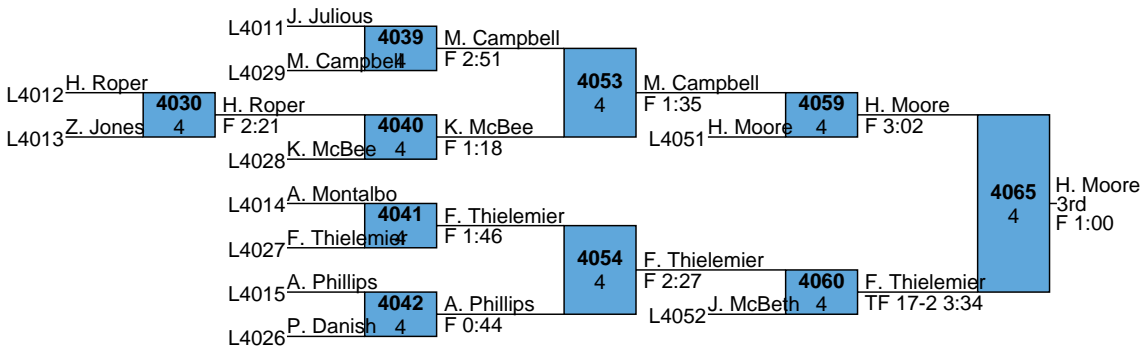

HS Girls

112

2025 SCHSL Girls Lower State - South Florence

HS Girls

117

2025 SCHSL Girls Lower State - South Florence

HS Girls

122

Hayden Moore, Brookland-Cayce 2025 SCHSL Girls Lower State - South Florence

HS Girls

127

2025 SCHSL Girls Lower State - South Florence

HS Girls

132

Sydney Mitchem, Goose Creek 2025 SCHSL Girls Lower State - South Florence