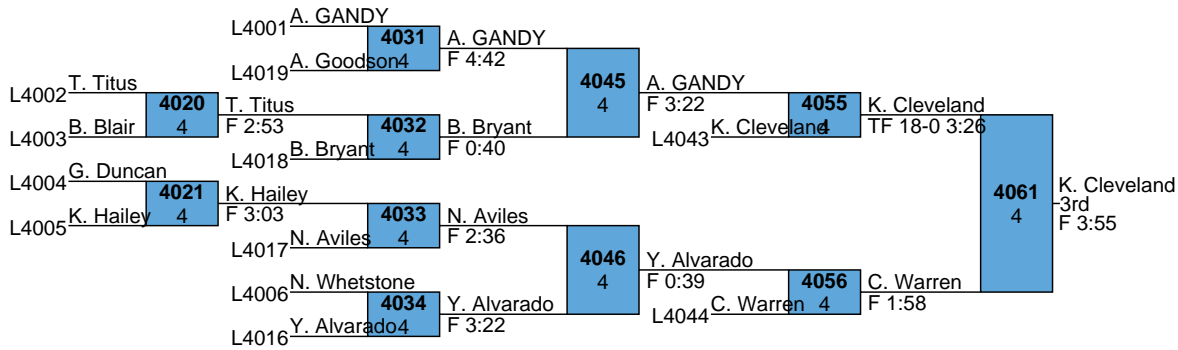

Elaina Owenby, Midland Valley 2025 SCHSL Girls Lower State - South Florence

HS Girls

102

Olesya Mullins, Beaufort 2025 SCHSL Girls Lower State - South Florence

HS Girls

107

Emma Shepphard, Conway 2025 SCHSL Girls Lower State - South Florence

HS Girls

112

2025 SCHSL Girls Lower State - South Florence

HS Girls

117

2025 SCHSL Girls Lower State - South Florence

HS Girls

122