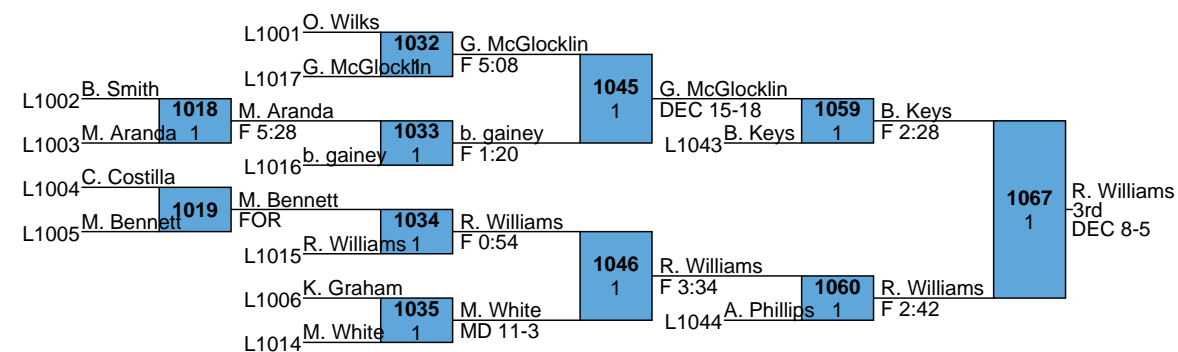

HS Girls

112

2025 SCHSL Girls Lower State - South Florence

HS Girls

117

2025 SCHSL Girls Lower State - South Florence

HS Girls

122

Hayden Moore, Brookland-Cayce 2025 SCHSL Girls Lower State - South Florence

HS Girls

127

2025 SCHSL Girls Lower State - South Florence

HS Girls

132

Sydney Mitchem, Goose Creek 2025 SCHSL Girls Lower State - South Florence