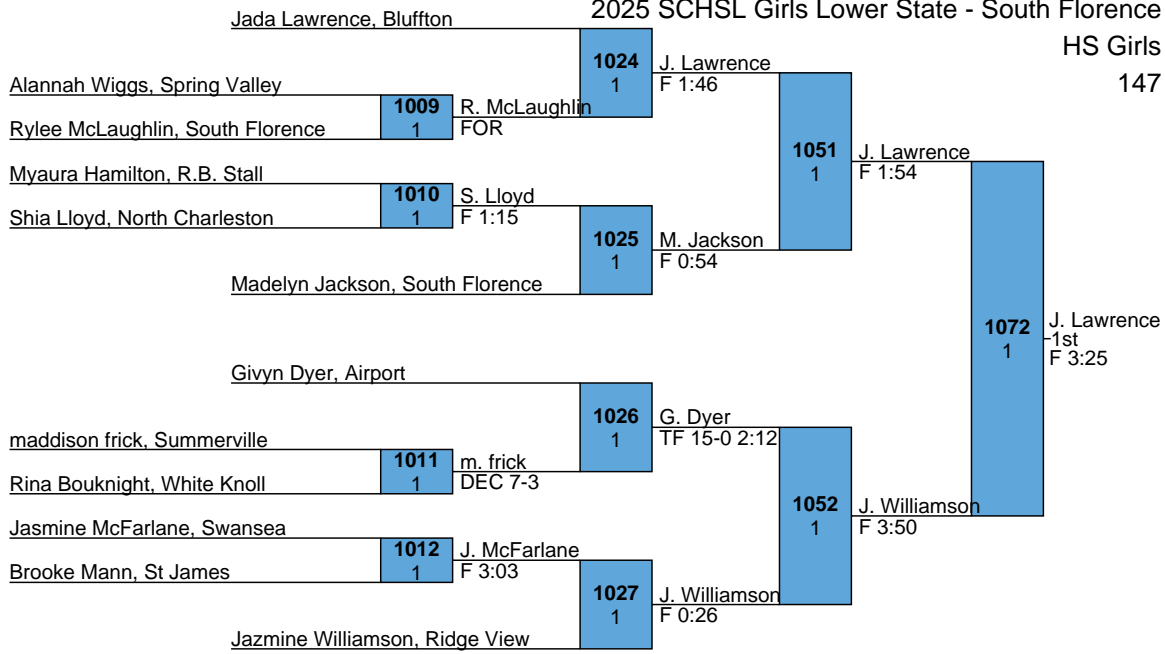

HS Girls

112

2025 SCHSL Girls Lower State - South Florence

HS Girls

117

2025 SCHSL Girls Lower State - South Florence

HS Girls

122

Hayden Moore, Brookland-Cayce 2025 SCHSL Girls Lower State - South Florence

HS Girls

127

2025 SCHSL Girls Lower State - South Florence

HS Girls

132

Sydney Mitchem, Goose Creek 2025 SCHSL Girls Lower State - South Florence

HS Girls

137

2025 SCHSL Girls Lower State - South Florence

HS Girls

142

2025 SCHSL Girls Lower State - South Florence

HS Girls

147

2025 SCHSL Girls Lower State - South Florence

HS Girls

157

2025 SCHSL Girls Lower State - South Florence

HS Girls

172

2025 SCHSL Girls Lower State - South Florence

HS Girls