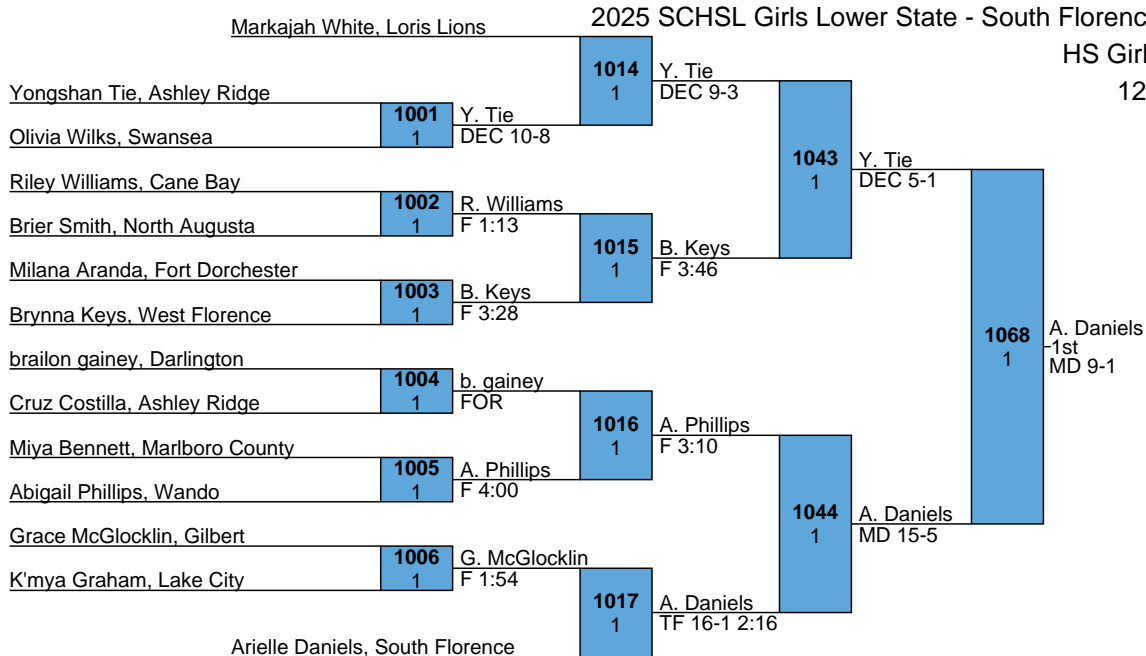

Elaina Owenby, Midland Valley 2025 SCHSL Girls Lower State - South Florence

HS Girls

102

Olesya Mullins, Beaufort 2025 SCHSL Girls Lower State - South Florence

HS Girls

107

Emma Shepphard, Conway 2025 SCHSL Girls Lower State - South Florence

HS Girls

112

2025 SCHSL Girls Lower State - South Florence

HS Girls

117

2025 SCHSL Girls Lower State - South Florence

HS Girls

122

Hayden Moore, Brookland-Cayce 2025 SCHSL Girls Lower State - South Florence

HS Girls

127

2025 SCHSL Girls Lower State - South Florence

HS Girls

132

Sydney Mitchem, Goose Creek 2025 SCHSL Girls Lower State - South Florence

HS Girls

137

2025 SCHSL Girls Lower State - South Florence

HS Girls

142

2025 SCHSL Girls Lower State - South Florence

HS Girls

147