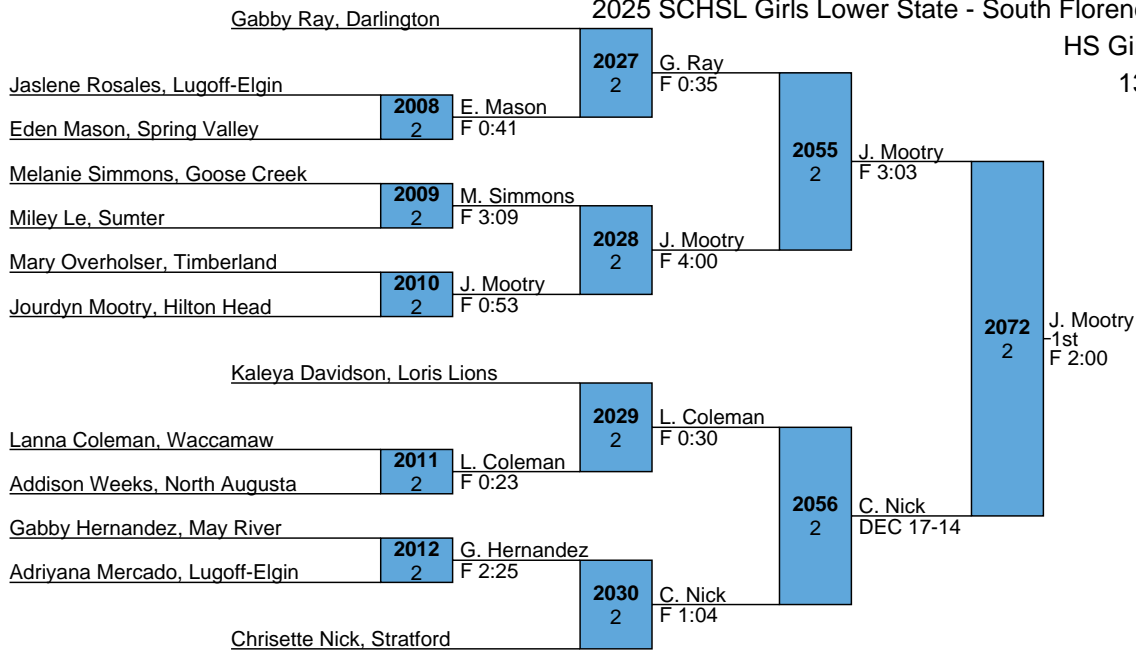

HS Girls

112

2025 SCHSL Girls Lower State - South Florence

HS Girls

117

2025 SCHSL Girls Lower State - South Florence

HS Girls

122

Hayden Moore, Brookland-Cayce 2025 SCHSL Girls Lower State - South Florence

HS Girls

127

2025 SCHSL Girls Lower State - South Florence

HS Girls

132

Sydney Mitchem, Goose Creek 2025 SCHSL Girls Lower State - South Florence

HS Girls

137

2025 SCHSL Girls Lower State - South Florence

HS Girls

142

2025 SCHSL Girls Lower State - South Florence

HS Girls

147