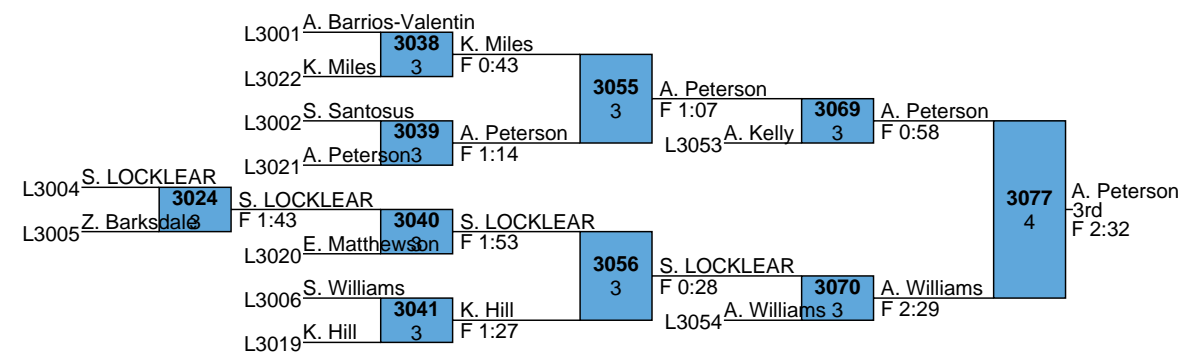

Elaina Owenby, Midland Valley 2025 SCHSL Girls Lower State - South Florence

HS Girls

102

Olesya Mullins, Beaufort 2025 SCHSL Girls Lower State - South Florence

HS Girls

107

Emma Shepphard, Conway 2025 SCHSL Girls Lower State - South Florence

HS Girls

112

2025 SCHSL Girls Lower State - South Florence

HS Girls

117

2025 SCHSL Girls Lower State - South Florence

HS Girls

122