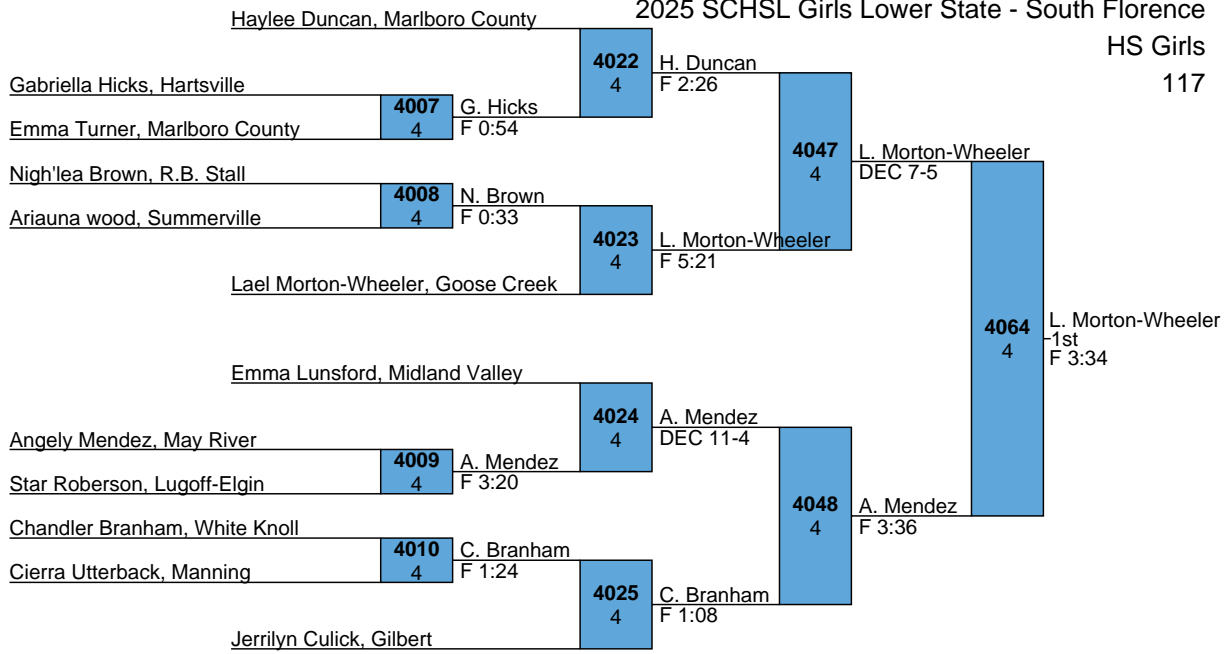

Elaina Owenby, Midland Valley 2025 SCHSL Girls Lower State - South Florence

HS Girls

102

Olesya Mullins, Beaufort 2025 SCHSL Girls Lower State - South Florence

HS Girls

107

Emma Shepphard, Conway 2025 SCHSL Girls Lower State - South Florence

HS Girls

112

2025 SCHSL Girls Lower State - South Florence

HS Girls

117

2025 SCHSL Girls Lower State - South Florence

HS Girls

122

Hayden Moore, Brookland-Cayce 2025 SCHSL Girls Lower State - South Florence

HS Girls

127

2025 SCHSL Girls Lower State - South Florence

HS Girls

132

Sydney Mitchem, Goose Creek 2025 SCHSL Girls Lower State - South Florence

HS Girls

137

2025 SCHSL Girls Lower State - South Florence

HS Girls

142

2025 SCHSL Girls Lower State - South Florence

HS Girls

147