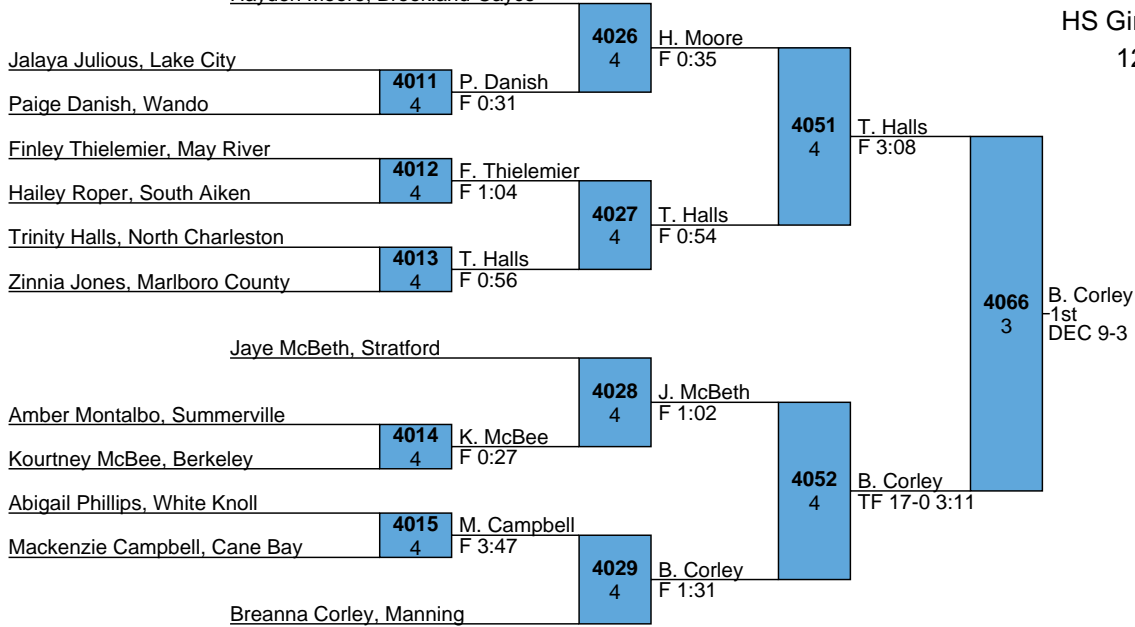

HS Girls

112

2025 SCHSL Girls Lower State - South Florence

HS Girls

117

2025 SCHSL Girls Lower State - South Florence

HS Girls

122

Hayden Moore, Brookland-Cayce 2025 SCHSL Girls Lower State - South Florence

HS Girls

127

2025 SCHSL Girls Lower State - South Florence

HS Girls

132

Sydney Mitchem, Goose Creek 2025 SCHSL Girls Lower State - South Florence